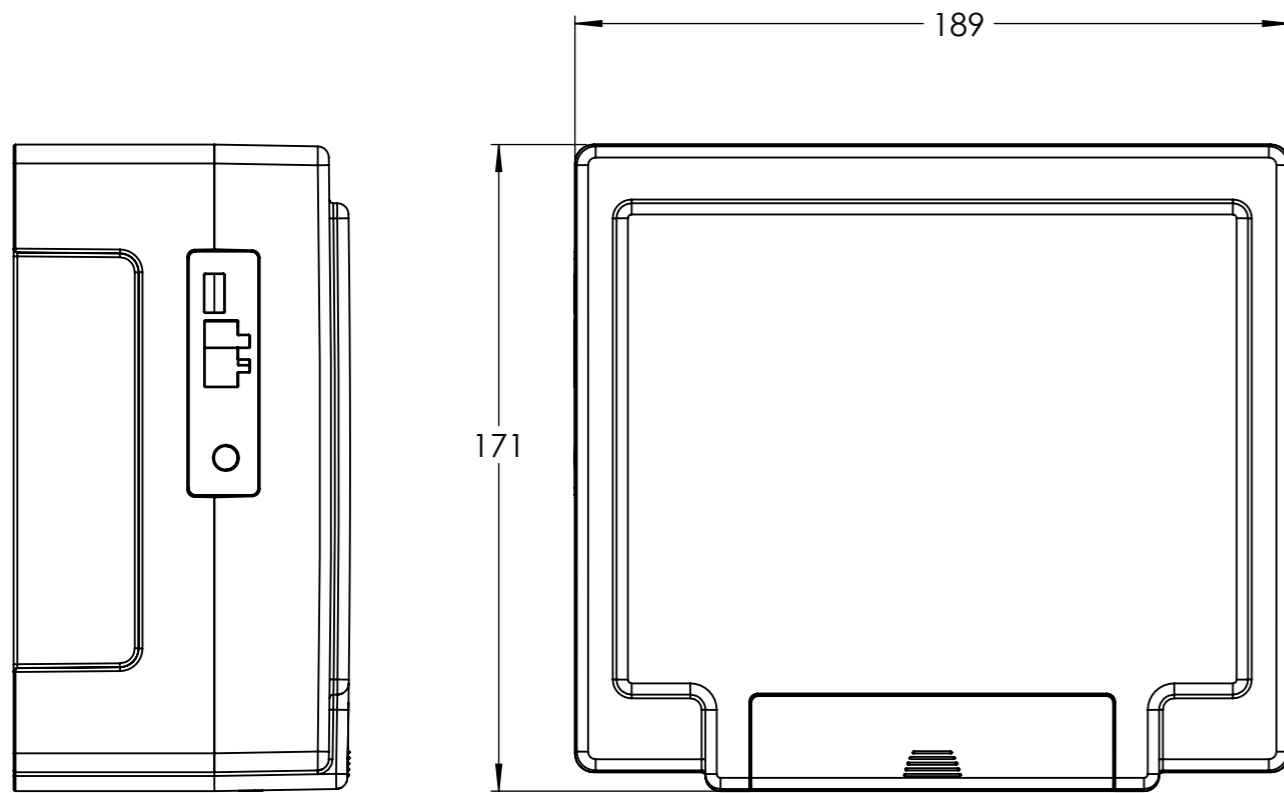

Dimension Drawing - PeakPowerPack

PPP012008000

Peak Power Pack 12,8V/8Ah - 102Wh

Dimensions in mm

victron energy
BLUE POWER