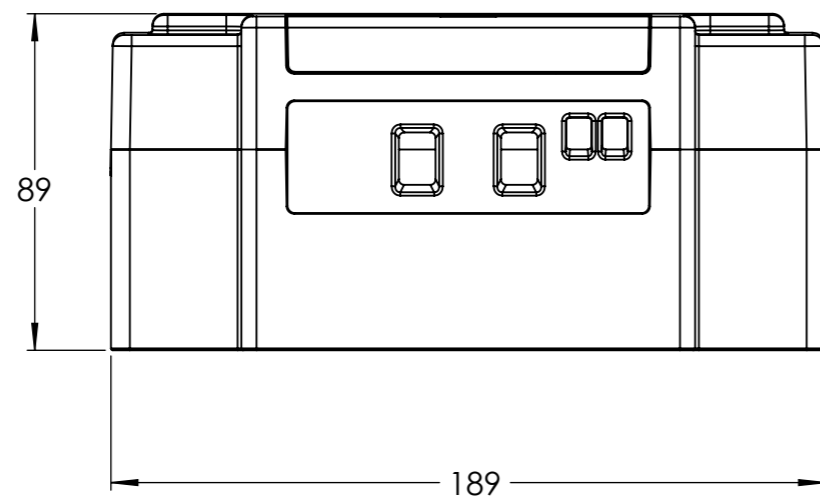

Dimension Drawing - PeakPowerPack

PPP012008000

Peak Power Pack 12,8V/8Ah - 102Wh

Dimensions in mm

victron energy
BLUE POWER